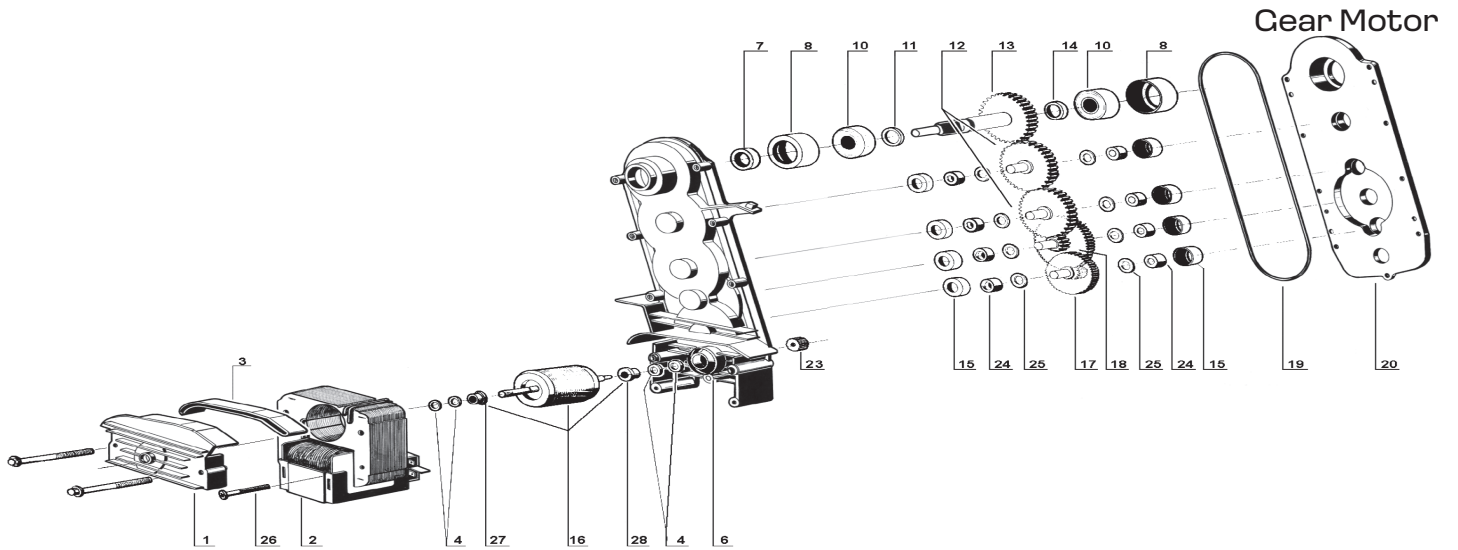

# PARTS BREAKDOWN

ITEM	MODEL
49080	DI-IT-0015-GIANT

## Overall

Item No.	Description	Position	Item No.	Description	Position	Item No.	Description	Position
AS441	Push Button Lock for 49080	86	AS443	Top Cover Lower Part for 49080	88	AS445	GL Lighted Top Cover (Assy) for 49080	90
AS442	Fixing Pin Gasket for 49080	87	AS444	Top Cover Light Contact for 49080	89	AS446	Micro-Switch Protection for 49080	91